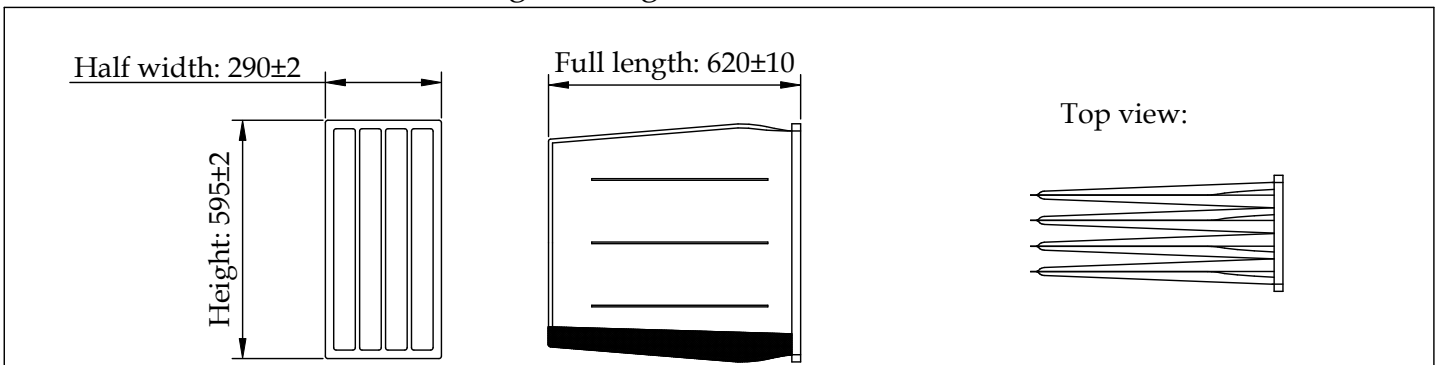

| | | |
|-----------------|---|---------|
| Date: 070907 | Product: Wide Industrier as, Norway Filter Wide Drop Safe water salt barrier Overview EN779:2012 M6 filter sizes / SPIR | Rev.: D |
| Name: J.Watvedt | | |
| Format: PDF | | |
| Scale: 1:20 | Number: 53215DS600 series | |

Full size filters for width x height x length = 595 x 595 x 620

Material for all Drop Safe filters: Synthetic

| Description | Data sheet | Suppliers part no. | Manuf. part no. |
|---|------------|--------------------|------------------|
| Filter Wide Drop Safe DS-1/1-8-600-M6 water salt barrier | 52215EN622 | DS-1/1-8-600-M6 | 53215-DS-622 1/1 |
| Filter Wide Drop Safe DS-1/1-10-600-M6 water salt barrier | 52215EN624 | DS-1/1-10-600-M6 | 53215-DS-624 1/1 |
| Filter Wide Drop Safe DS-1/1-8-600-M6 "Pluss" (pilot) | 52215EN625 | DS-1/1-8-600-M6 | 53215-DS-625 1/1 |

Half width filters for width x height x length = 290 x 595 x 620

Material for all Drop Safe filters: Synthetic

| Description | Data sheet | Suppliers part no. | Manuf. part no. |
|--|------------|--------------------|------------------|
| Filter Wide Drop Safe DS-1/2-4-600-M6 water salt barrier | 52215EN621 | DS-1/2-4-600-M6 | 53215-DS-621 1/2 |