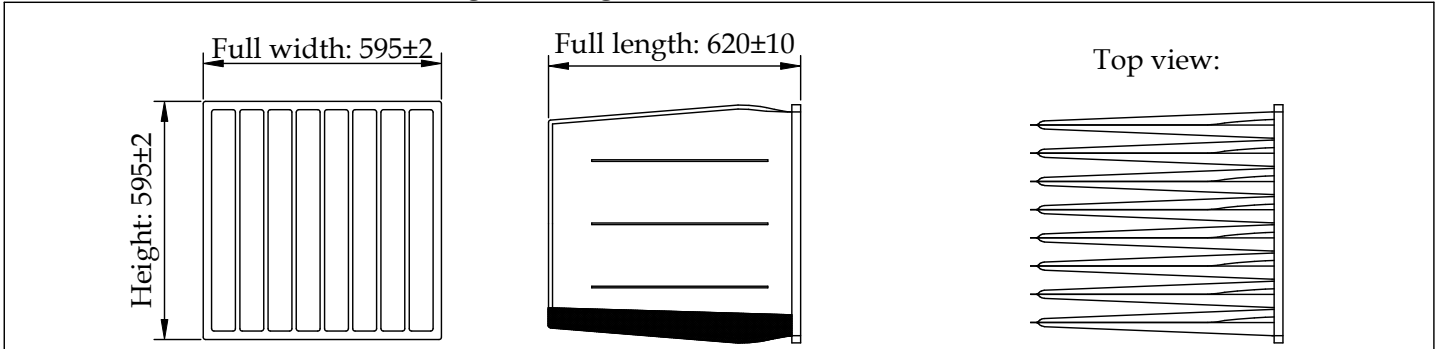

| | | |
|-----------------|---|---------|
| Date: 070907 | Product: Wide Industrier as, Norway Filter Wide Drop Safe water salt barrier Overview EN779:2012 M6 filter sizes / SPIR | Rev.: D |
| Name: J.Watvedt | | |
| Format: PDF | | |
| Scale: 1:20 | Number: 53215DS600 series | |

Full size filters for width x height x length = 595 x 595 x 620

Material for all Drop Safe filters: Synthetic

| Description | Data sheet | Suppliers part no. | Manuf. part no. |
|---|------------|--------------------|------------------|
| Filter Wide Drop Safe DS-1/1-8-600-M6 water salt barrier | 52215EN622 | DS-1/1-8-600-M6 | 53215-DS-622 1/1 |
| Filter Wide Drop Safe DS-1/1-10-600-M6 water salt barrier | 52215EN624 | DS-1/1-10-600-M6 | 53215-DS-624 1/1 |
| Filter Wide Drop Safe DS-1/1-8-600-M6 "Pluss" (pilot) | 52215EN625 | DS-1/1-8-600-M6 | 53215-DS-625 1/1 |

Half width filters for width x height x length = 290 x 595 x 620

Material for all Drop Safe filters: Synthetic

| Description | Data sheet | Suppliers part no. | Manuf. part no. |
|--|------------|--------------------|------------------|
| Filter Wide Drop Safe DS-1/2-4-600-M6 water salt barrier | 52215EN621 | DS-1/2-4-600-M6 | 53215-DS-621 1/2 |